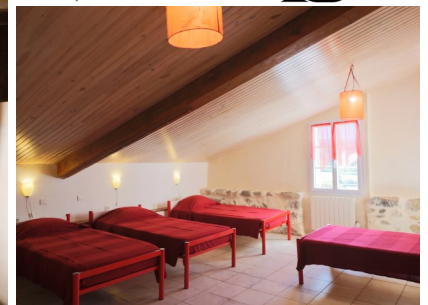

Apartment « LE FOURNIL »

10 110 2 9

~ Be welcome to this apartment for 10 peoples located in the castel's former bread oven ~

Apartment layout

- On the ground floor :
- ◆ A large semi-open kitchen
 - ◆ A dining area for 10 peoples
 - ◆ A living room
- On the 1st floor :
- ◆ A bedroom with 1 double bed 140x190
 - ◆ A bedroom with 2 single beds 90x190
 - ◆ 1 bathroom : shower, sink and separate toilet
- On 2nd floor :
- ◆ A dormitory room with 6 single beds 90x190
 - ◆ 1 bathroom : shower, sink and separate toilet

Comfort equipments

Accepted payment

On reservation

Provided

Baby Equipment on request For all Free
Blankets & pillows. Dish towels. Bath mat

Extra fees

Infos

Not available / accessible